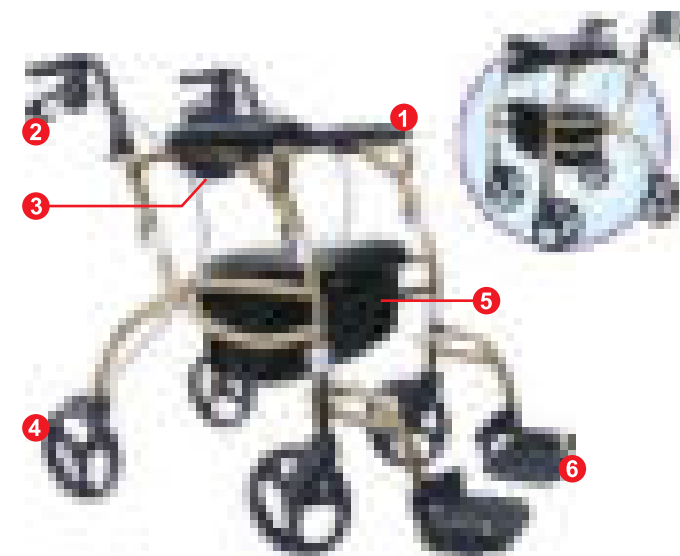

Ergo-form handgrips

Dual height frame technology

Standard	5' - 6' 2"	32" - 38"	21 1/2"	17"	23 1/2"
Hemi	4'3" - 5' 5"	29" - 35"	18 1/2"	17"	23 1/2"
Model: 700-941 (Adventure 6) Colour: Cranberry Net weight (without accessories): 14.1 lb					
Standard	5' - 6' 2"	33" - 39"	21 1/2"	17"	24 1/2"
Hemi	4'3" - 5' 5"	30" - 36"	18 1/2"	17"	24 1/2"
Model: 700-942 (Adventure 8) Colour: Titanium Net weight (without accessories): 16.2 lb					
ADP type 2 #MW2GM0040 (Adventure 6)			AADL C061		
ADP type 3 #MW3GM0060 (Adventure 8)			AADL C061		
Patent No.: 7,066,484					

Ultra-Light[™] 6

The lightest rollator available: a breeze to lift up and take anywhere!

- Easy-to activate brakes (2).
- Padded seat and backrest (3).
- Locks in open position for convenient storage (4).
- Soft basket doesn't need to be removed when folding (5).
- 6" non-marring wheels are ideal for indoor use (6).
- Reflective trim for added visibility (7).
- Weight capacity: 250 lb (113 kg).

Ergo-form handgrips

Multi-set height technology

Ultra-light frame

5' - 6' 2"	30" - 34"	19 1/4" - 23 1/4"	17"	25"	31"
Model: 700-950 Colour: Eggplant Net weight (without accessories): 10.5 lb					
ADP type 2 #MW2GM0050 AADL C061					

NAVIGATOR

Full 2-in-1 transport chair and rollator.

- Easy-to activate brakes (2).
- Full contoured backrest simply flips for use as a transport chair or rollator (3).
- 8" non-marring wheels are ideal for indoor/outdoor use (4).
- Soft basket doesn't need to be removed when folding (5).
- Seatbelt that stores in the under seat storage bag.
- Weight capacity: 250 lb (113 kg).