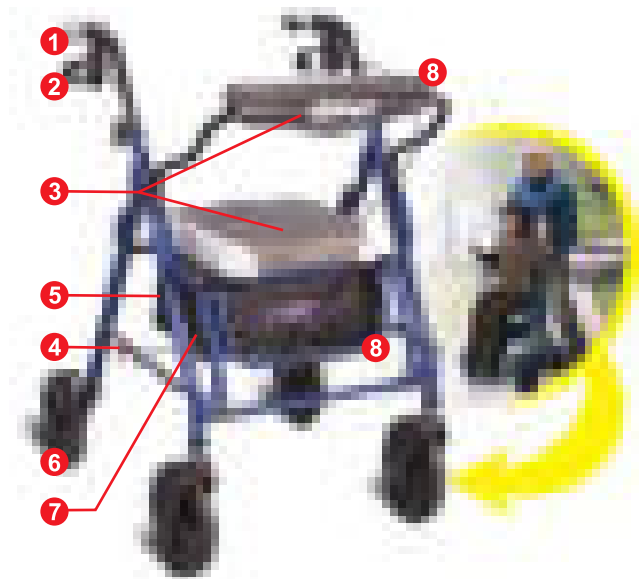

COMFORT-PLUS[™] and COMFORT-PLUS[™] XWD

Simply the most comfortable rollator on the market.

- Easy-to activate brakes (2).
- Locks in open position for added safety and in folded position for convenient storage.
- Comfort-Grip indoor/outdoor 8" wheels (6).
- Reflective trim for added visibility (7).
- Comfort-Plus[™] weight capacity: 300 lb (136 kg).
- Comfort-Plus XWD[™] weight capacity: 400 lb (181 kg).

Ergo-form handgrips

Dual height frame technology

Ergo-seat & back

Extra-large shopping basket

Comfort-Plus [™] Standard	5' - 6' 2"	33" - 39"	22.5"	17"	24.5"
Standard Hemi	4'3" - 5'5"	30" - 36"	19.5"	17"	24.5"
Colours: Iridescent Blue (700-946) Net weight (without accessories): 17.2 lb					
Comfort-Plus [™] XWD	5' - 6' 2"	33" - 39"	22.5"	19"	26.5"
XWD Hemi	4'3" - 5'5"	30" - 36"	19.5"	19"	26.5"
Model: 700-949 Colour: Iridescent Blue Net weight (without accessories): 17.8 lb					
ADP type 3 #MW3GM0050 (Comfort-Plus [™])			AADL C061 Patent No.: 7,066,484		
ADP type 3 #MW3GM0055 (Comfort-Plus [™] XWD)			AADL C064 Patent No.: 7,066,484		

duo[™]

The rollator that can transport you! Reversible backrest and flip-down footrest bar for use as a transport chair.

- Easy-to activate brakes (2).
- Locks in open position for added safety and in folded position for convenient storage (4).
- Soft basket doesn't need to be removed when folding (5).
- Comfort-Grip indoor/outdoor 8" wheels (6).
- Reflective trim for added visibility (7).
- Weight capacity: 250 lb (113 kg).
- Transport mode weight capacity: 195 lb (88 kg).