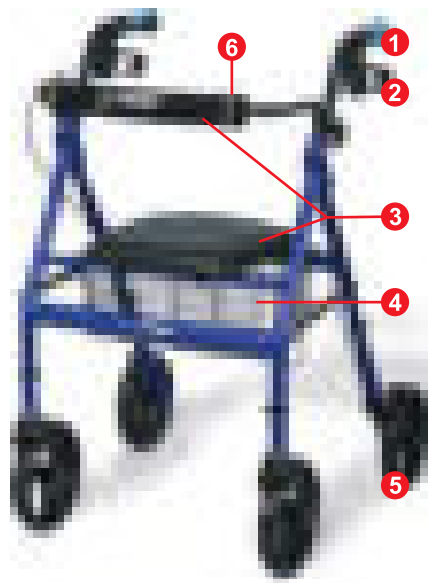

There's an Airgo® rollator for your needs!

Lightweight Rollator

An economical choice with all the basic features.

- Easy-to activate brakes (2).
- Padded seat and backrest (3).
- Removable wire basket (4).
- 8" non-marring wheels are ideal for indoor/outdoor use (5).
- Reflective trim for added visibility (6).
- Weight capacity: 300 lb (136 kg).

Ergo-form handgrips

5' - 6' 2"	33" - 39"	22"	17"	24 1/2"	27 1/2"
Model: 700-940 Colour: Pacific Blue Net weight (without accessories): 16.2 lb					
AADL C061 Patent No.: 7,066,484					

Adventure[™] 6 and 8

Light and dependable!

- Easy-to activate brakes (2).
- Padded seat and backrest (3).
- Locks in open position for added safety and in folded position for convenient storage (4).
- Soft basket doesn't need to be removed when folding (5).
- 6" or 8" non-marring wheels (6).
- Reflective trim for added visibility (7).
- Weight capacity: 300 lb (136 kg).

Ergo-form handgrips

Dual height frame technology

Standard	5' - 6' 2"	32" - 38"	21 1/2"	17"	23 1/2"
Hemi	4'3" - 5' 5"	29" - 35"	18 1/2"	17"	23 1/2"
Model: 700-941 (Adventure 6) Colour: Cranberry Net weight (without accessories): 14.1 lb					
Standard	5' - 6' 2"	33" - 39"	21 1/2"	17"	24 1/2"
Hemi	4'3" - 5' 5"	30" - 36"	18 1/2"	17"	24 1/2"
Model: 700-942 (Adventure 8) Colour: Titanium Net weight (without accessories): 16.2 lb					
ADP type 2 #MW2GM0040 (Adventure 6)			AADL C061		
ADP type 3 #MW3GM0060 (Adventure 8)			AADL C061		
Patent No.: 7,066,484					