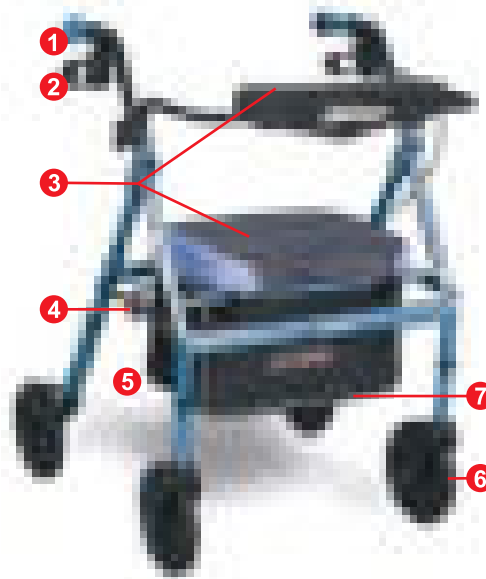

COMFORT-PLUS™ and COMFORT-PLUS™ XWD

Simply the most comfortable rollator on the market.

- Easy-to activate brakes (2).
- Locks in open position for added safety and in folded position for convenient storage.
- Comfort-Grip indoor/outdoor 8" wheels (6).
- Reflective trim for added visibility (7).
- Comfort-Plus™ weight capacity: 300 lb (136 kg).
- Comfort-Plus XWD™ weight capacity: 400 lb (181 kg).

Comfort-Plus™ Standard	5' - 6' 2"	33" - 39"	22.5"	17"	24.5"
Standard Hemi	4'3" - 5'5"	30" - 36"	19.5"	17"	24.5"
Colours: Iridescent Blue (700-946) Net weight (without accessories): 17.2 lb					
Comfort-Plus™ XWD	5' - 6' 2"	33" - 39"	22.5"	19"	26.5"
XWD Hemi	4'3" - 5'5"	30" - 36"	19.5"	19"	26.5"
Model: 700-949 Colour: Iridescent Blue Net weight (without accessories): 17.8 lb					
ADP type 3 #MW3GM0050 (Comfort-Plus™)			AADL C061 Patent No.: 7,066,484		
ADP type 3 #MW3GM0055 (Comfort-Plus™ XWD)			AADL C064 Patent No.: 7,066,484